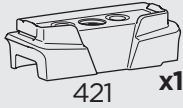

This kit is only for vehicles with fixpoint mounting.