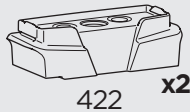

This kit is only for vehicles with fixpoint mounting.

Kit 187194