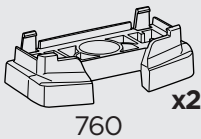

This kit is only for vehicles with fixpoint mounting.

Kit 187194