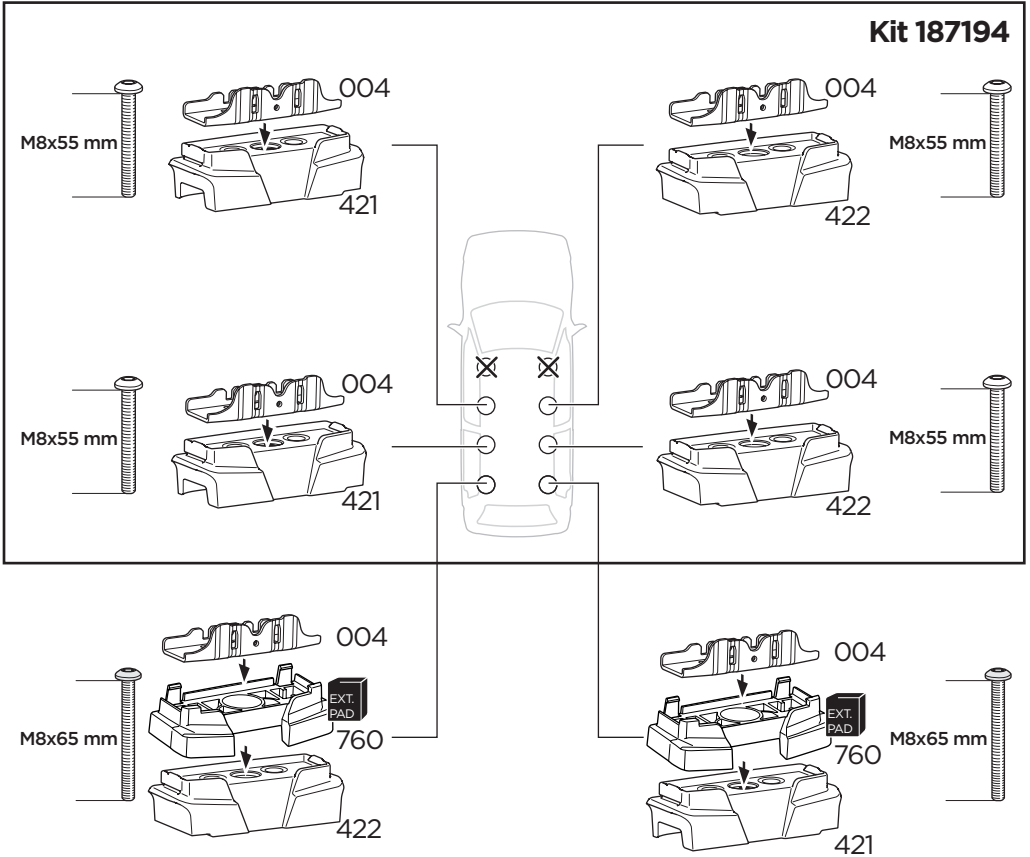

1

**Kit 187195**  
**FORD Transit Custom, 4/5-dr Van, 24-**

 +  = Max: 150 kg / 330 lbs  
10,5 kg / 21,1 lbs

 +  = Max: 150 kg / 330 lbs  
14 kg / 31 lbs

  Max 130 km/h / 80 Mph

  80 km/h / 50 Mph 

ISO 11154-E

This kit is only for vehicles with fixpoint mounting.

Kit 187194

### Kit 187194

1

2

3

Kit 187194

4

This kit is only for vehicles with fixpoint mounting.

**1**  
KIT

**1**  
KIT

**Kit 187194**

**EXT. PAD**

x2

1

2

3

4