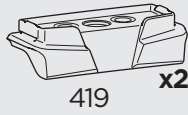

This kit is only for vehicles with fixpoint mounting.